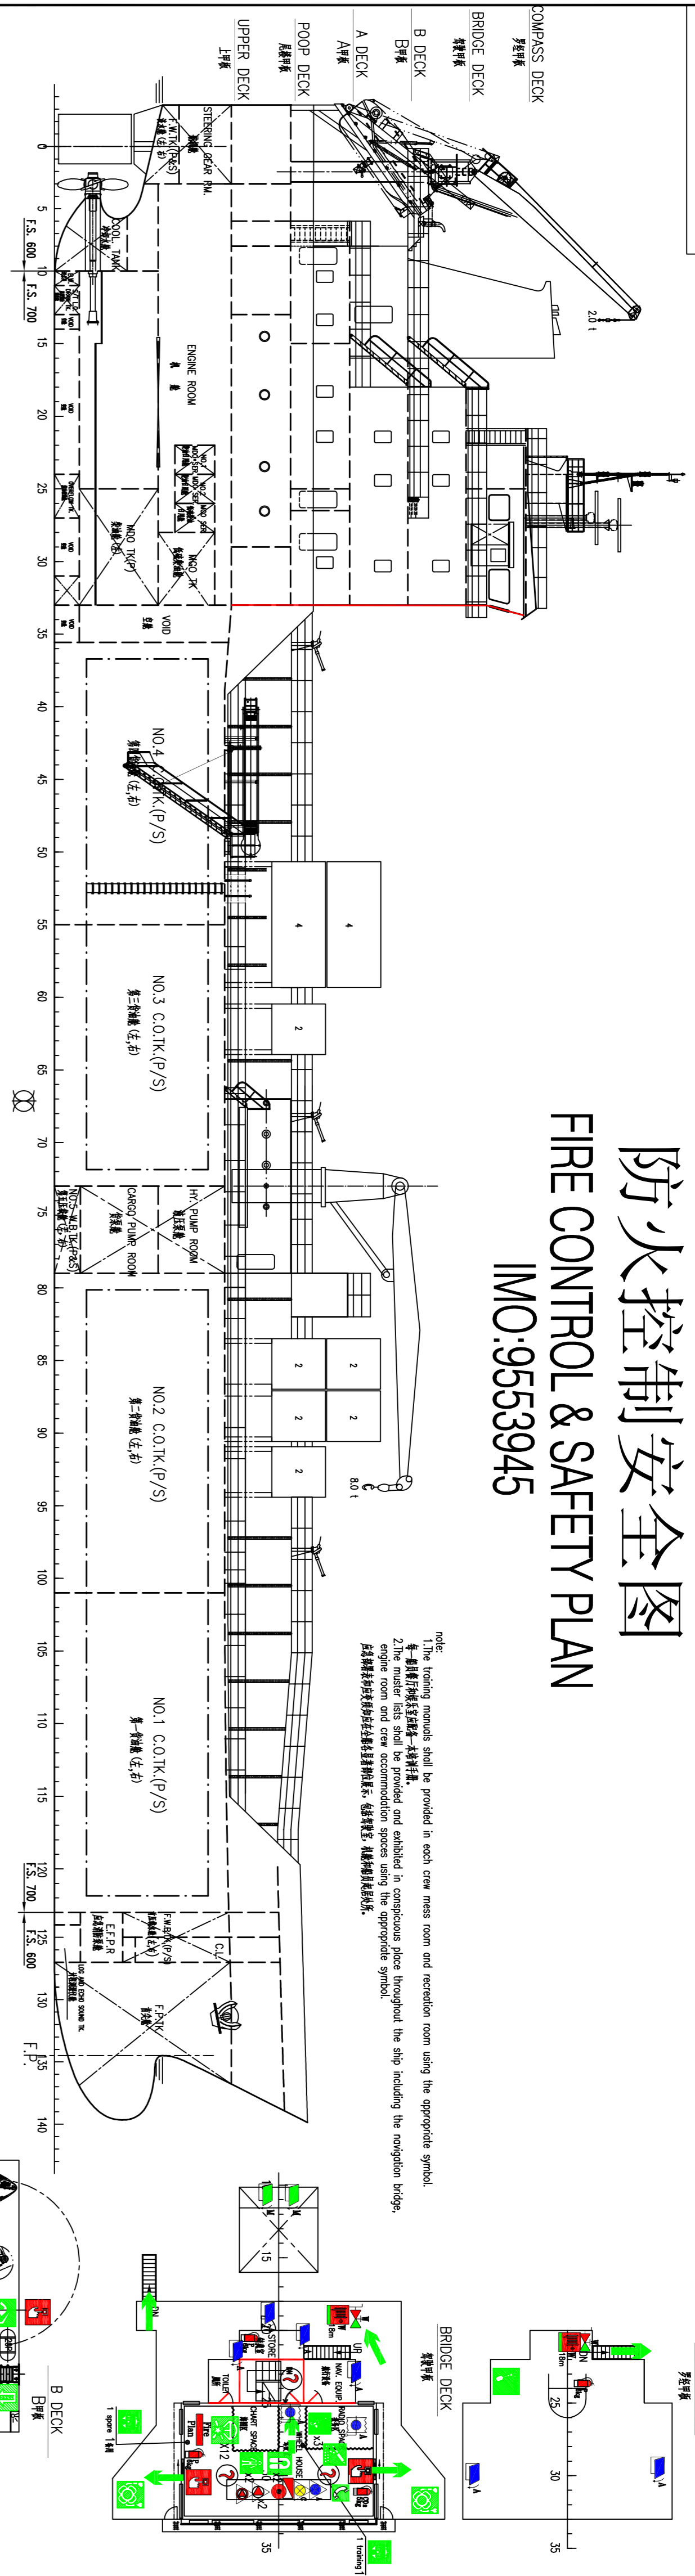

防火控制安全图

FIRE CONTROL & SAFETY PLAN

IMO:9553945

FINAL DWG
IMO No.9553945