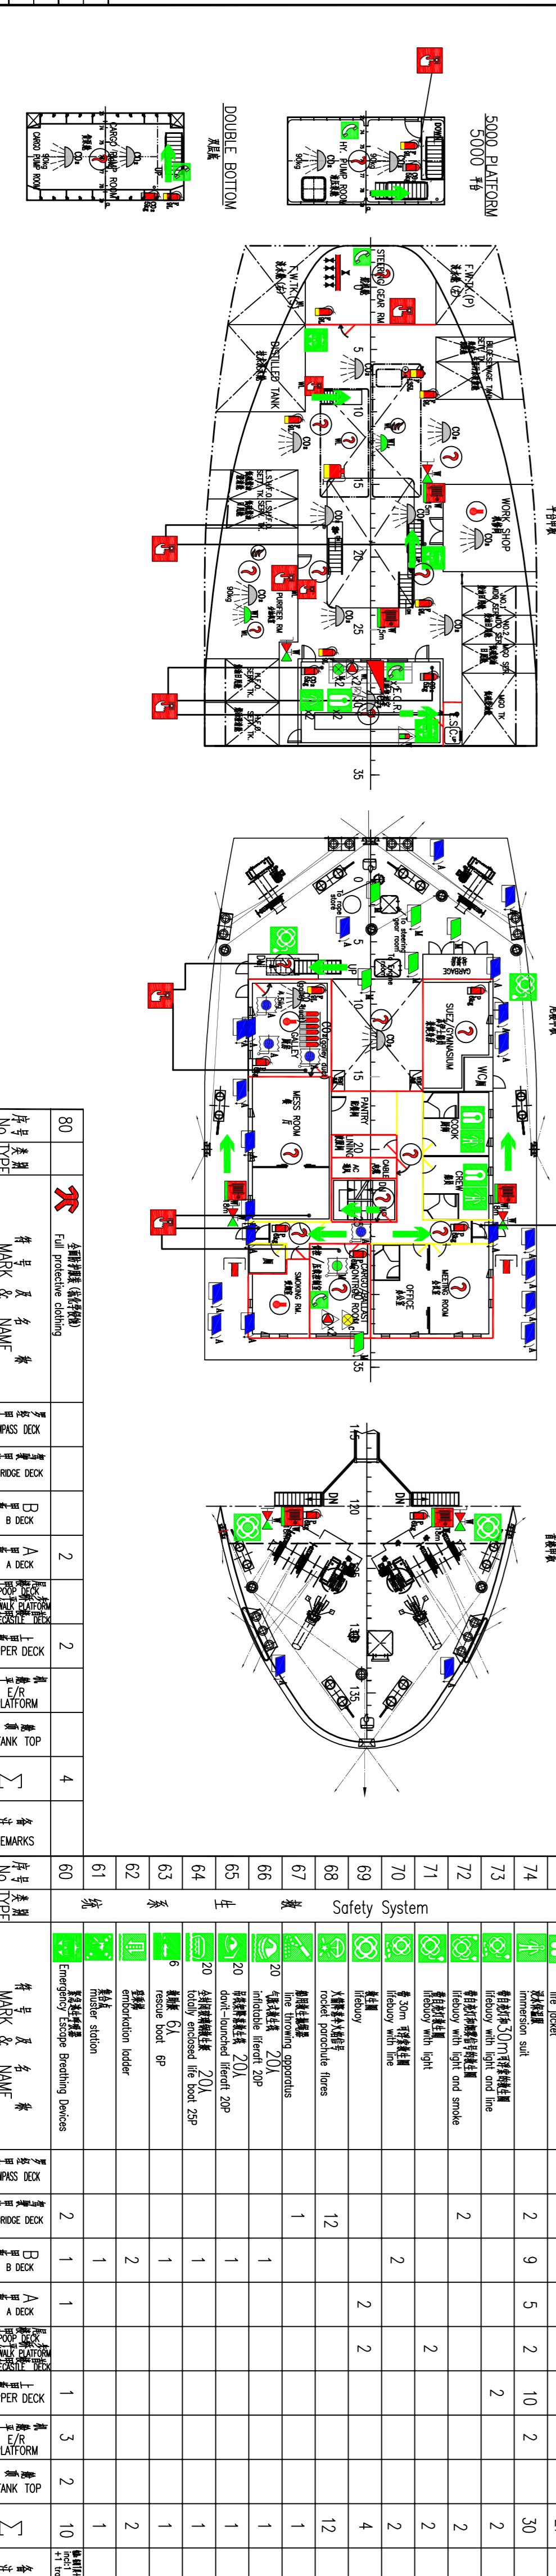

Rev	Description	Quantity	Location	Quantity	Location	Quantity	Location	Quantity	Location
60	Fire Extinguisher	1	3	4	4	4	4	4	4
59	Fire Extinguisher	1	3	1	3	1	9	1	9
58	Fire Extinguisher	1	2	3	3	9	18	1	37
57	Fire Extinguisher	1	1	5	6	5	18	1	45
56	Fire Extinguisher	1	1	1	1	1	1	1	1
55	Fire Extinguisher	1	1	1	1	1	1	1	1
54	Fire Extinguisher	1	1	1	1	1	1	1	1
53	Fire Extinguisher	1	1	1	1	1	1	1	1
52	Fire Extinguisher	1	1	1	1	1	1	1	1
51	Fire Extinguisher	1	1	1	1	1	1	1	1
50	Fire Extinguisher	1	1	1	1	1	1	1	1
49	Fire Extinguisher	1	1	1	1	1	1	1	1
48	Fire Extinguisher	1	1	1	1	1	1	1	1
47	Fire Extinguisher	1	1	1	1	1	1	1	1
46	Fire Extinguisher	1	1	1	1	1	1	1	1
45	Fire Extinguisher	1	1	1	1	1	1	1	1
44	Fire Extinguisher	1	1	1	1	1	1	1	1
43	Fire Extinguisher	1	1	1	1	1	1	1	1
42	Fire Extinguisher	1	1	1	1	1	1	1	1
41	Fire Extinguisher	1	1	1	1	1	1	1	1
40	Fire Extinguisher	1	1	1	1	1	1	1	1
39	Fire Extinguisher	1	1	1	1	1	1	1	1
38	Fire Extinguisher	1	1	1	1	1	1	1	1
37	Fire Extinguisher	1	1	1	1	1	1	1	1
36	Fire Extinguisher	1	1	1	1	1	1	1	1
35	Fire Extinguisher	1	1	1	1	1	1	1	1
34	Fire Extinguisher	1	1	1	1	1	1	1	1
33	Fire Extinguisher	1	1	1	1	1	1	1	1
32	Fire Extinguisher	1	1	1	1	1	1	1	1
31	Fire Extinguisher	1	1	1	1	1	1	1	1
30	Fire Extinguisher	1	1	1	1	1	1	1	1
29	Fire Extinguisher	1	1	1	1	1	1	1	1
28	Fire Extinguisher	1	1	1	1	1	1	1	1
27	Fire Extinguisher	1	1	1	1	1	1	1	1
26	Fire Extinguisher	1	1	1	1	1	1	1	1
25	Fire Extinguisher	1	1	1	1	1	1	1	1
24	Fire Extinguisher	1	1	1	1	1	1	1	1
23	Fire Extinguisher	1	1	1	1	1	1	1	1
22	Fire Extinguisher	1	1	1	1	1	1	1	1
21	Fire Extinguisher	1	1	1	1	1	1	1	1
20	Fire Extinguisher	1	1	1	1	1	1	1	1
19	Fire Extinguisher	1	1	1	1	1	1	1	1
18	Fire Extinguisher	1	1	1	1	1	1	1	1
17	Fire Extinguisher	1	1	1	1	1	1	1	1
16	Fire Extinguisher	1	1	1	1	1	1	1	1
15	Fire Extinguisher	1	1	1	1	1	1	1	1
14	Fire Extinguisher	1	1	1	1	1	1	1	1
13	Fire Extinguisher	1	1	1	1	1	1	1	1
12	Fire Extinguisher	1	1	1	1	1	1	1	1
11	Fire Extinguisher	1	1	1	1	1	1	1	1
10	Fire Extinguisher	1	1	1	1	1	1	1	1
9	Fire Extinguisher	1	1	1	1	1	1	1	1
8	Fire Extinguisher	1	1	1	1	1	1	1	1
7	Fire Extinguisher	1	1	1	1	1	1	1	1
6	Fire Extinguisher	1	1	1	1	1	1	1	1
5	Fire Extinguisher	1	1	1	1	1	1	1	1
4	Fire Extinguisher	1	1	1	1	1	1	1	1
3	Fire Extinguisher	1	1	1	1	1	1	1	1
2	Fire Extinguisher	1	1	1	1	1	1	1	1
1	Fire Extinguisher	1	1	1	1	1	1	1	1