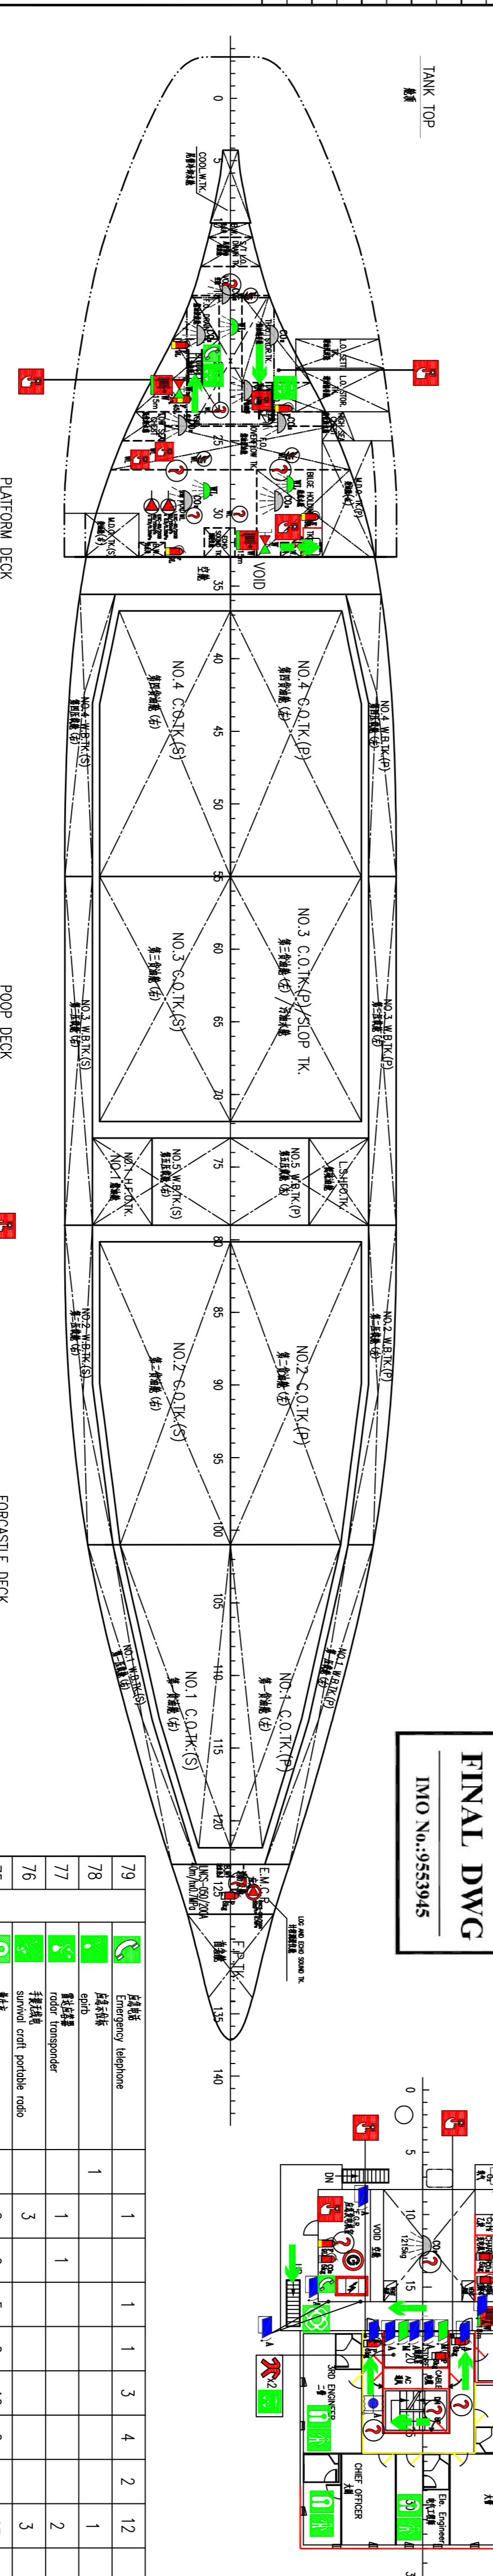

防火控制安全图

FIRE CONTROL & SAFETY PLAN

IMO:9553945

FINAL DWG
IMO No.9553945