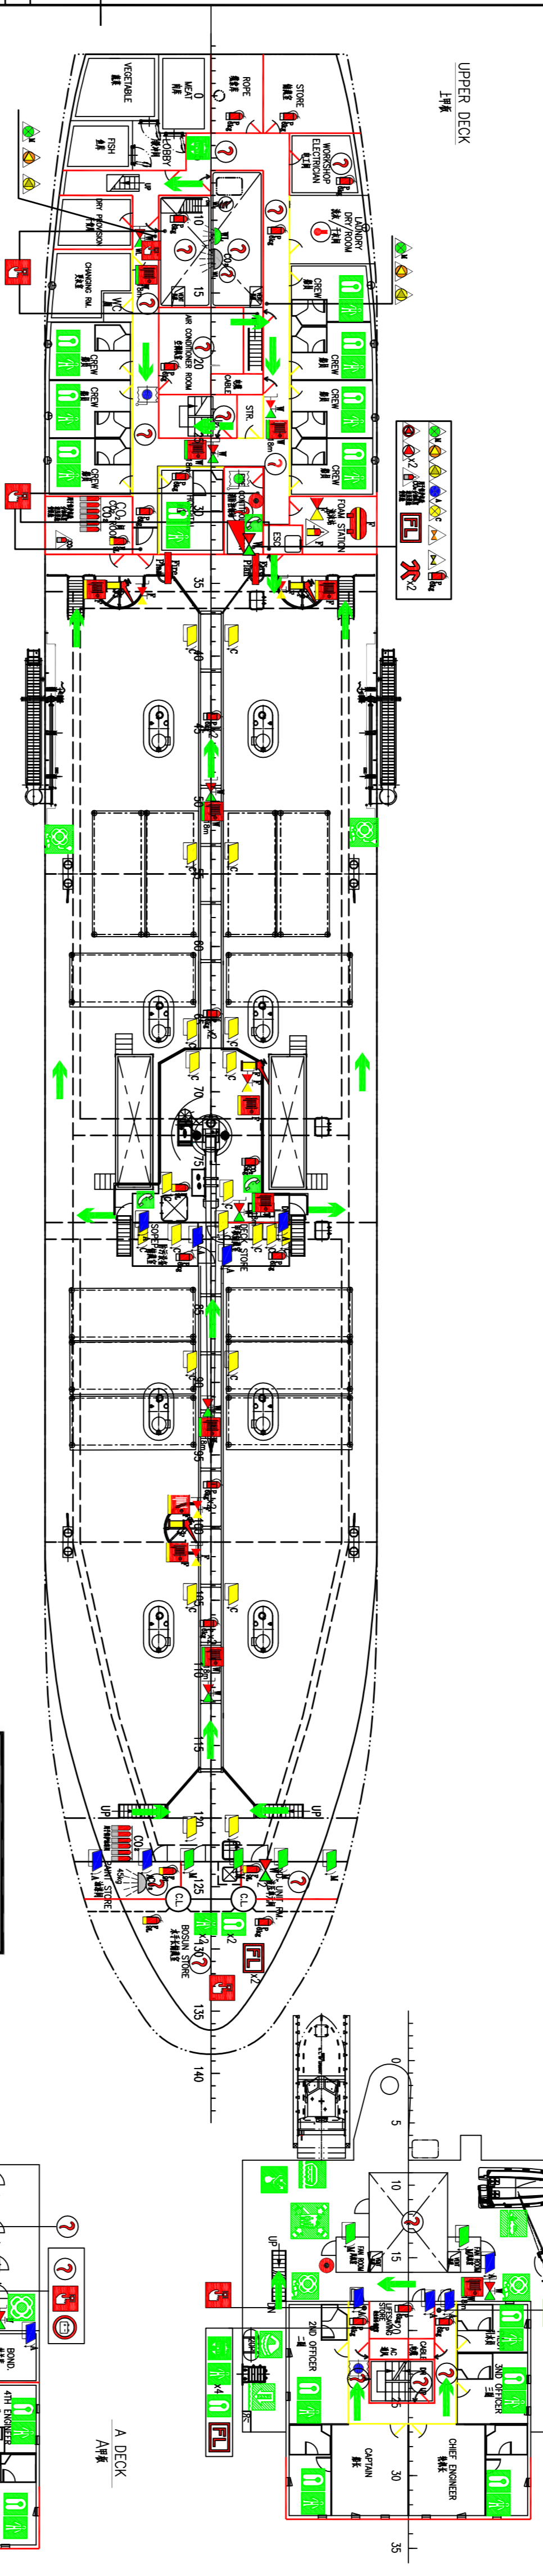

防火控制安全图

FIRE CONTROL & SAFETY PLAN

IMO:9553945

FINAL DWG
IMO No.9553945